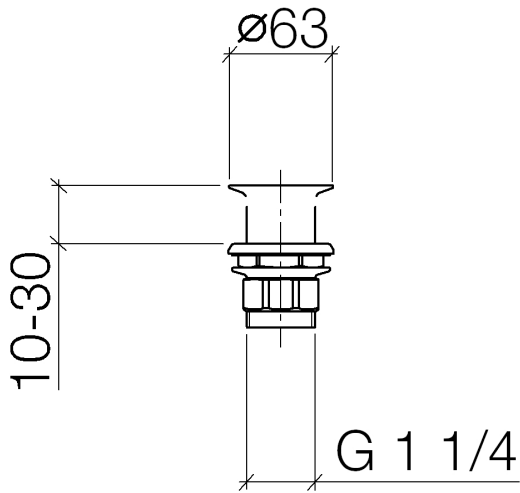

10 110 970

Fits: IMO, LULU, MADISON, MEM, TARA,
CL.1, LISSÉ, VAIA, META, CYO

	Chrome	10 110 970-00
	Brushed Platinum	10 110 970-06
	Platinum	10 110 970-08
	Durabross (23kt Gold)	10 110 970-09
	Dark Chrome	10 110 970-19
	Light Gold	10 110 970-26
	Brushed Light Gold	10 110 970-27
	Brushed Durabross (23kt Gold)	10 110 970-28
	Matte Black	10 110 970-33
	Brushed Bronze	10 110 970-42
	Brushed Champagne (22kt Gold)	10 110 970-46
	Champagne (22kt Gold)	10 110 970-47
	Brushed Chrome	10 110 970-93
	Brushed Dark Platinum	10 110 970-99

Grated waste 1 1/4" - Chrome

IMO

10 110 970

Only suitable for sinks without an overflow.

10 110 970

10 110 970

Parts for other finishes can be found here: Brushed Platinum

Spare parts list

No.	Item Number	Name	Quantity used	Delivery time
1	09 11 01 025-00	cup	1	-
Spare part can no longer be ordered, please order the replacement item				
2	09 14 05 039 90	seal	1	2
3	09 14 03 025 90	seal	1	2
4	09 23 10 017 90	nut	1	2
5	09 23 10 020-00	nut	1	60